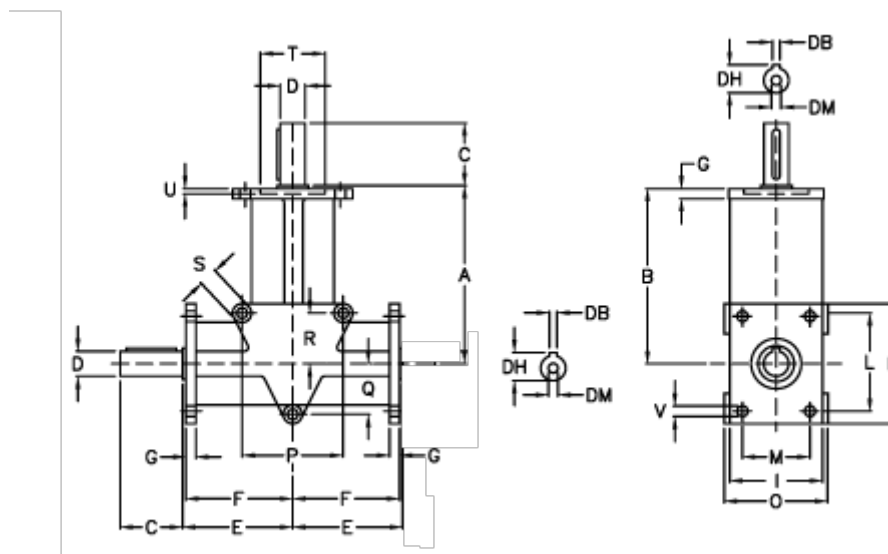

Article number: 2944025001200

Description: Bevel gear RAN 25SB i=1

Measures

A	= 152.5	E = 82.5	O = 100
B	= 150	F = 80	P = 90
C	= 60	G = 12	Q = 45
DB	= 8	H = 98	R = 70
Description	= RAN 25	I = 98	S = 12.5
DH	= 28.0	L = 76	T H7 = 62
D h6	= 25	M = 76	U = 4.0
DM	= M8	N = 10.5	V = 10.5

Weight (kg) = 5.0